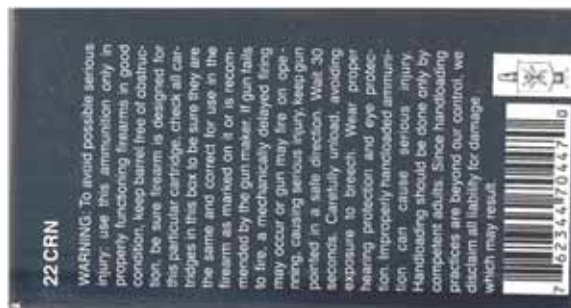

**22 Rim Fire Boxes
Of the U.S.A.
ID. Reference**

**FIOCCHI of America
Ozark, MO. USA**

**Created and Edited By
Roger E. Huegel**

2014

*Boxes from:
Dave Clemence
Gerald Hanson
Paul McCardell*

FIOCCHI
PERFORMANCE SHOOTING DYNAMICS

LR-1

LR-2

LR-3

ITALY

FIOCCHI PERFORMANCE SHOOTING DYNAMICS

Fiocchi opened a new line in the USA in 1983. The white striped blue boxes ended in 2006.

- LR-1 **.22 LONG RIFLE (STANDARD VELOCITY)**. Striped blue box with white and red printing. Product code 22CRN on end. "F-11" h/s on brass case, solid bullet with 2 cannelures. Made in Mexico for Fiocchi of America.