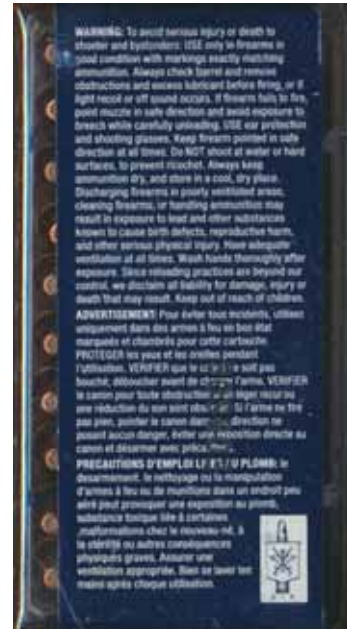

FIOCCHI
PERFORMANCE SHOOTING DYNAMICS

WMR-1