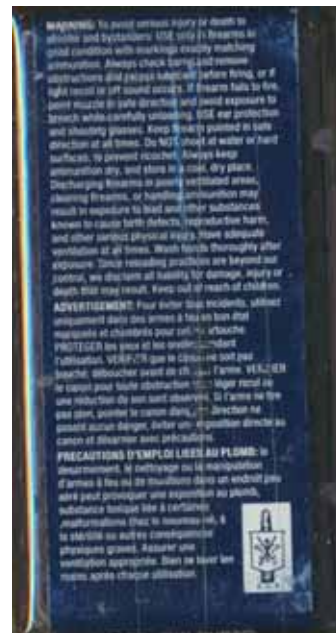

FIOCCHI
PERFORMANCE SHOOTING DYNAMICS

WMR-2