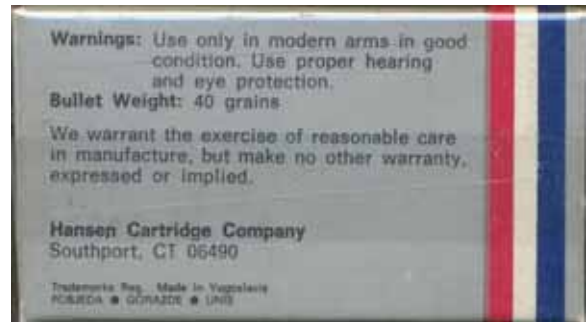

HANSEN CARTRIDGE CO.

Southport, Conn.

Misc. BOX Issues

LR-1