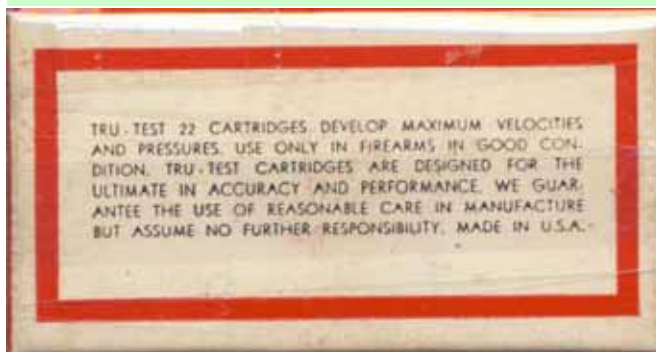

LR-1 Side

TRU VALUE STORES

RED BOX Issues

This is a private label for the TRU-VALUE stores. This issue was sold during the 1960's. This issue was produced by the CASCADE CARTRIDGE CO

Bottom

S-1 **.22 SHORT. (HIGH VELOCITY).** Red box with red, white and black printing. One-piece box with end flaps. No product code on the box. Copper washed bullet. Variations noted: