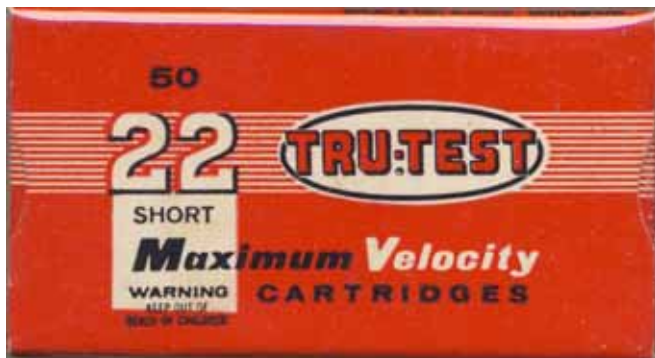

TRU VALUE STORES

RED BOX Issues

S-1