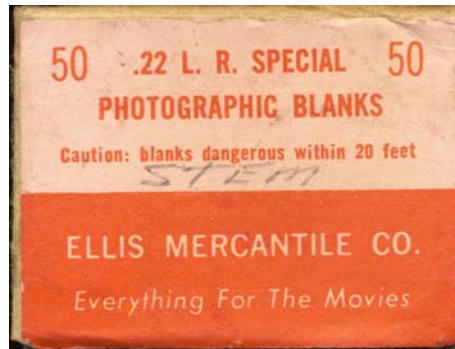

The Stembridge boxes are labels pasted onto miscellaneous .22 boxes and non-.22 boxes. The flash powder blanks were available in many calibers but we will concentrate only on the .22 rimfire versions.. An assortment is shown. It's felt that individual descriptions are unnecessary.

NOT IN ORIGINAL DUNN

Images from the Dave Clemence collection — LR-1 is from Jerry Hanewinkel

LR-9

LR-10

LR-11

LR-12

LR-13

ELLIS MERCANTILE CO.

Photographic Blanks

LR-1

LR-2

MOVIE-2

ELLIS MERCHANTILE CO.

Photographic Blanks

- LR-1 .22 LONG RIFLE (MOVIE BLANK). "ELLIS MERCHANTILE CO." . Red and. pink box with red and pink printing. Buff, one-piece box with flaps. Bulk packed box of 50. "SU-1" h/s on a brass case. Rose Crimped with 5 folds.
- LR-2 .22 LONG RIFLE (MOVIE BLANK). "ELLIS MERCHANTILE CO." . Same as LR-1 except a warning has been added to the top.