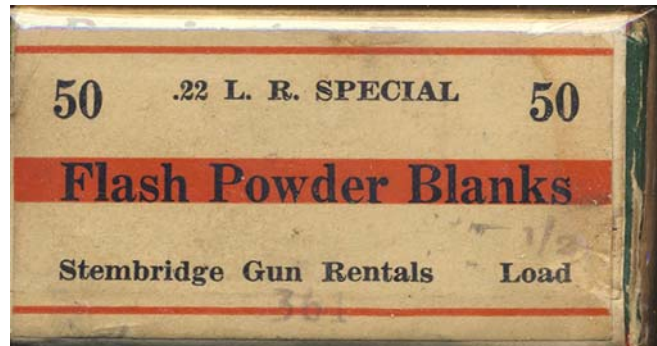

LR-2

LR-3

LR-4

LR-5

LR-6

LR-7

LR-8

Stembridge Gun Rentals "FLASH POWDER BLANKS"

The Stembridge boxes are labels pasted onto miscellaneous .22 boxes and non-.22 boxes. The flash powder blanks were available in many calibers but we will concentrate only on the .22 rimfire versions.. An assortment is shown. It's felt that individual descriptions are unnecessary.