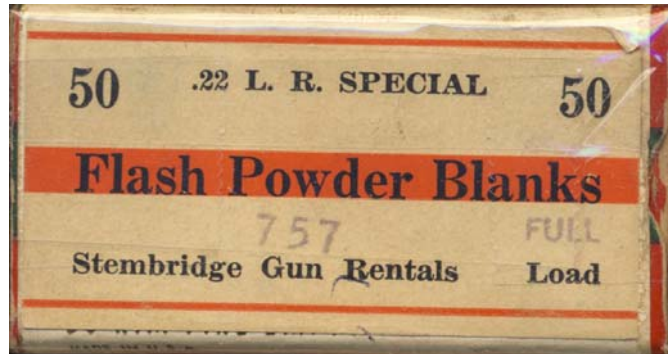

Stembridge Gun Rentals

"FLASH POWDER BLANKS"

LR-2