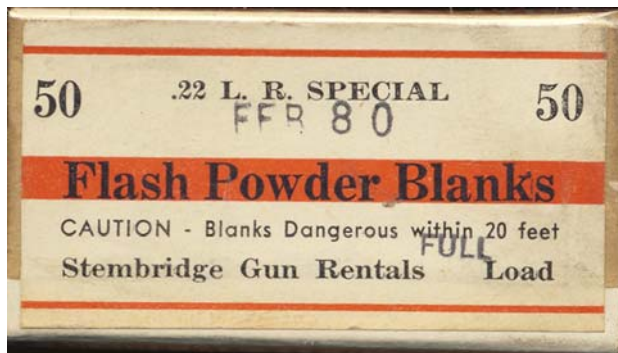

LR-2

LR-3

LR-4

LR-5

LR-6

LR-7

LR-8

Stembridge Gun Rentals "FLASH POWDER BLANKS"

The Stembridge boxes are labels pasted onto miscellaneous .22 boxes and non-.22 boxes. The flash powder blanks were available in many calibers but we will concentrate only on the .22 rimfire versions.. An assortment is shown. It's felt that individual descriptions are unnecessary.