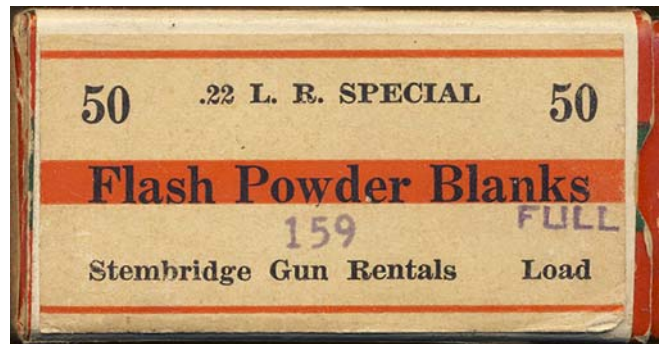

Stembridge Gun Rentals "FLASH POWDER BLANKS"

Stembridge Gun Rentals "FLASH POWDER BLANKS"

Stembridge Gun rentals of Hollywood, California, was formed in about 1920 by James Stembridge and Cecil B. DeMille to supply guns to the movie industry. They are still in business.

The Stembridge boxes are labels pasted onto miscellaneous .22 boxes and non-.22 boxes. The flash powder blanks were available in many calibers but we will concentrate only on the .22 rimfire versions.. An assortment is shown. It's felt that individual descriptions are unnecessary.

NOT IN ORIGINAL DUNN

Images from the Dave Clemence collection — LR-1 is from Jerry Hanewinkel

LR-10