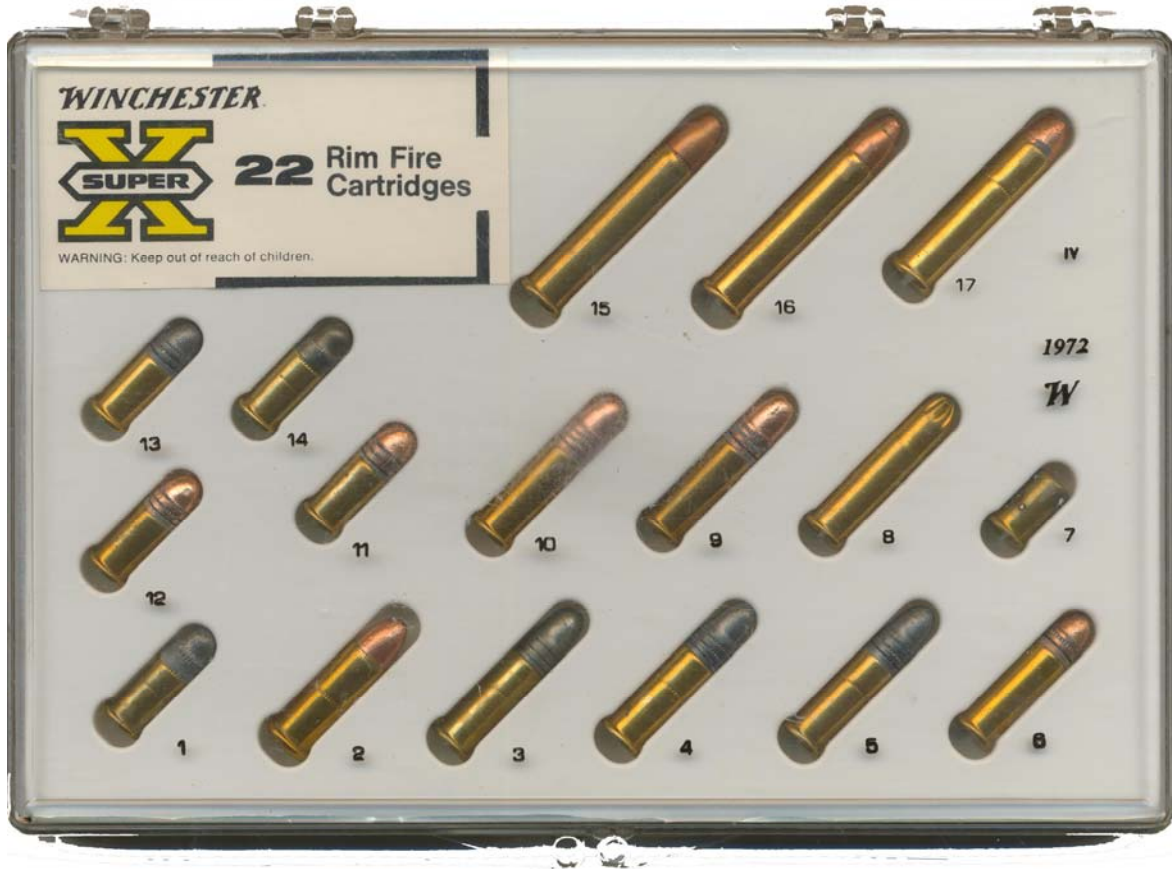

WINCHESTER REPEATING ARMS Co.

UNCLASSIFIED MISC.

WINCHESTER REPEATING ARMS Co.

UNCLASSIFIED MISC.

1972 22 Rimfire Winchester Collection Set.

1972 THE AMERICANA CARTRIDGE COLLECTION OF WINCHESTER 22 Caliber Rimfires		VELOCITY *		SUGGESTED USES			ADAPT- ABLE TO		BULLET	
		High	Standard	Plinking	Target	Game	Pistol	Rifle	Weight Grains	Style
Index	(Set No. 4)									
1.	22 Short Spatterpruf Gallery		x		x			x	15	D
2.	22 Winchester Automatic**		x	x		x	x	x	45	L
3.	22 Long Rifle Match Improved L.V. EZXS				x		x	x	40	Lead
4.	22 Long Rifle EZXS Pistol Match				x		x	x	40	Lead
5.	22 Long Rifle T22		x	x	x	x	x	x	40	Lead
6.	22 Long Super Speed	x	x	x	x	x	x	x	29	L
7.	22 Short Blank (Black Powder)						x	x		
8.	22 Long Rifle Super Speed Shot	x				x		x	25	12 sh
9.	22 Long Rifle Super Speed Hollow Point	x		x		x	x	x	37	HP
10.	22 Long Rifle Super Speed	x		x	x	x	x	x	40	L
11.	22 Short Super Speed Hollow Point	x		x		x	x	x	27	HP
12.	22 Short Super Speed	x		x	x	x	x	x	29	L
13.	22 Short Leader		x	x	x	x	x	x	29	L
14.	22 Short Spatterpruf Gallery		x		x			x	29	D
15.	22 W.R.F. (Remington Special)**	x		x		x	x	x	45	L
16.	22 Winchester Magnum Hollow Point**	x		x		x	x	x	40	JHP
17.	22 Winchester Magnum**	x		x		x	x	x	40	FMC

*Muzzle velocity less in pistol cartridges.
**Use only in firearms chambered by mfg. for this cartridge, and so indicated on barrel.

H.P. - Hollow Point   D. - Disintegrating   L. - Lubaloy
F.M.C. - Full Metal Case   J.H.P. - Jacketed Hollow Point   W.R.F. - Winchester Rim Fire

Range to 1 1/2 Miles   All rights reserved   (C) 1972 Winchester Enterprises