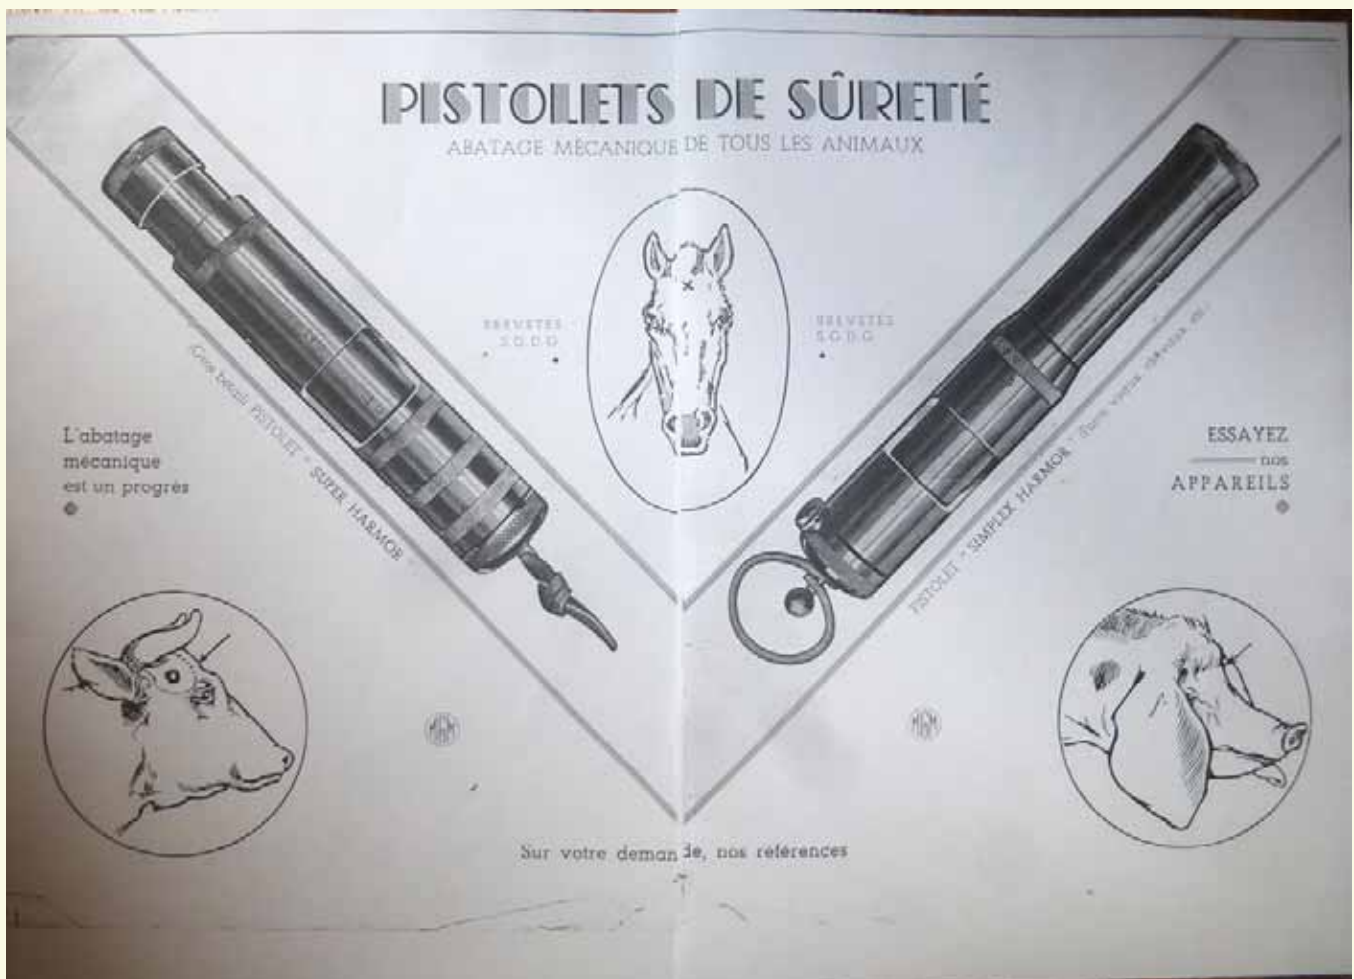

FRANCE

**SPECIAL ADDENDUM
CATTLE KILLERS.**

MANUFACTURE GENERALE DE MUNITIONS

CK-3

FRANCE

SPECIAL ADDENDUM CATTLE KILLERS.

CK-3 9 m/m CATTLE KILLER. "HARMOR". Can of 100, Blue label with black printing. Two-pieces, half-spilt tin can. "MGM" h/s on a nickel case