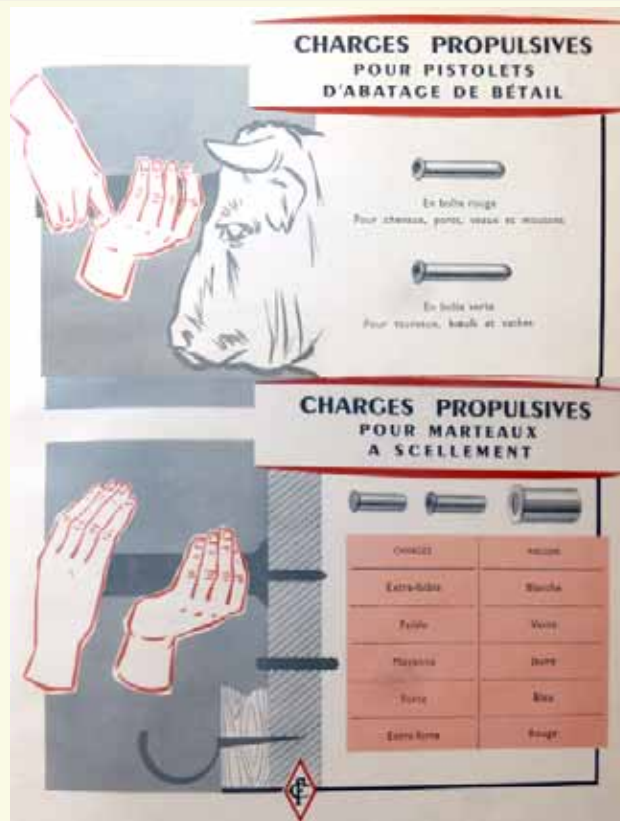

CK-2

SPECIAL ADDENDUM CATTLE KILLERS.

Page from 1953
Cartoucherie Francaise
catalog

CK-1 **.22 CATTLE KILLER.** “LE MATADOR FRANCAIS”. Box of 100, Green label with black printing. Buff, two-piece, half-split box. Green side sealing label with no printing. “CF-10” h/s on a copper case. With white wad “Le Matador”. Gun made by Sté TERMET in Lyon. Tl = 14 m/m. used for bulls, ox, cows Variations noted”